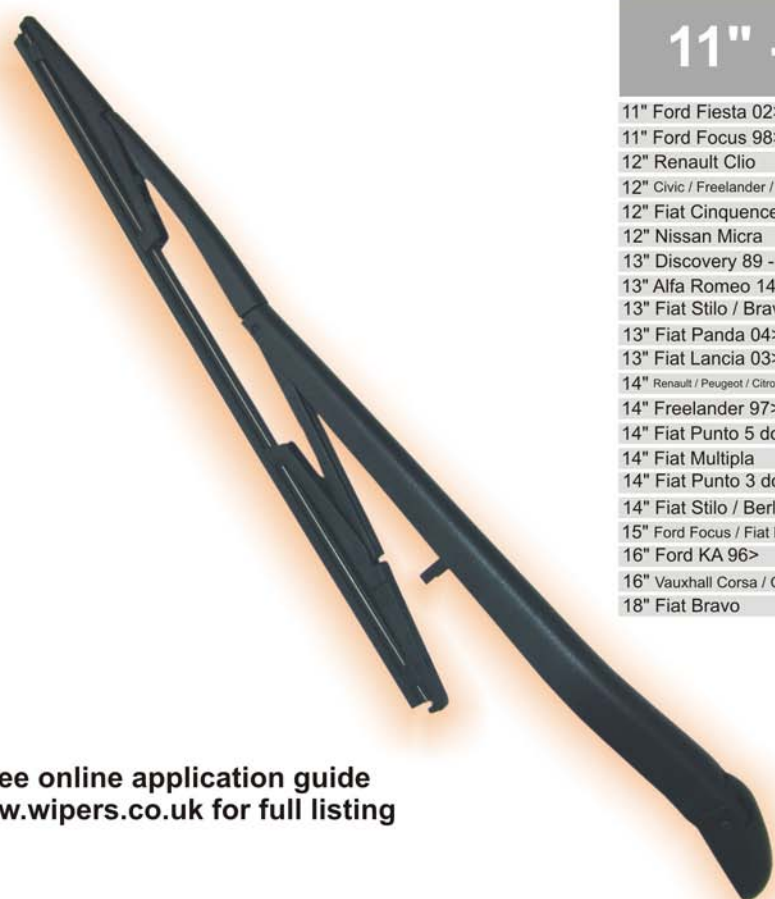

Silverhook Unit 17-18, Bates Road,
Harold Wood, London, RM3 0JH.

Tel: +44 (0) 1708 330520
Fax: +44 (0) 1708 330504
Web: www.wipers.co.uk

Custom Fit Rear Wipers

All the Wipers® range of blades are made of 100% natural rubber with powder coating and EPDM which offers UV protection and ensures a smooth, silent wiping action.

Custom Fit Rear Wiper Blades

11" - 18"

11" Ford Fiesta 02>	WIR825
11" Ford Focus 98>	WIR826
12" Renault Clio	WIR504
12" Civic / Freelander / Peugeot 407	WIR509
12" Fiat Cinquencento	WIR713
12" Nissan Micra	WIR728
13" Discovery 89 - 98	WIR508
13" Alfa Romeo 145	WIR712
13" Fiat Stilo / Bravo	WIR715
13" Fiat Panda 04>	WIR723
13" Fiat Lancia 03>	WIR725
14" Renault / Peugeot / Citroen / Fiat / Lancia	WIR503
14" Freelander 97>	WIR508a
14" Fiat Punto 5 door 99>	WIR719
14" Fiat Multipla	WIR720
14" Fiat Punto 3 door 99>	WIR722
14" Fiat Stilo / Berlina 01>	WIR724
15" Ford Focus / Fiat Berlina 98>	WIR825
16" Ford KA 96>	WIR726
16" Vauxhall Corsa / Opel 00>	WIR727
18" Fiat Bravo	WIR708

See online application guide
www.wipers.co.uk for full listing